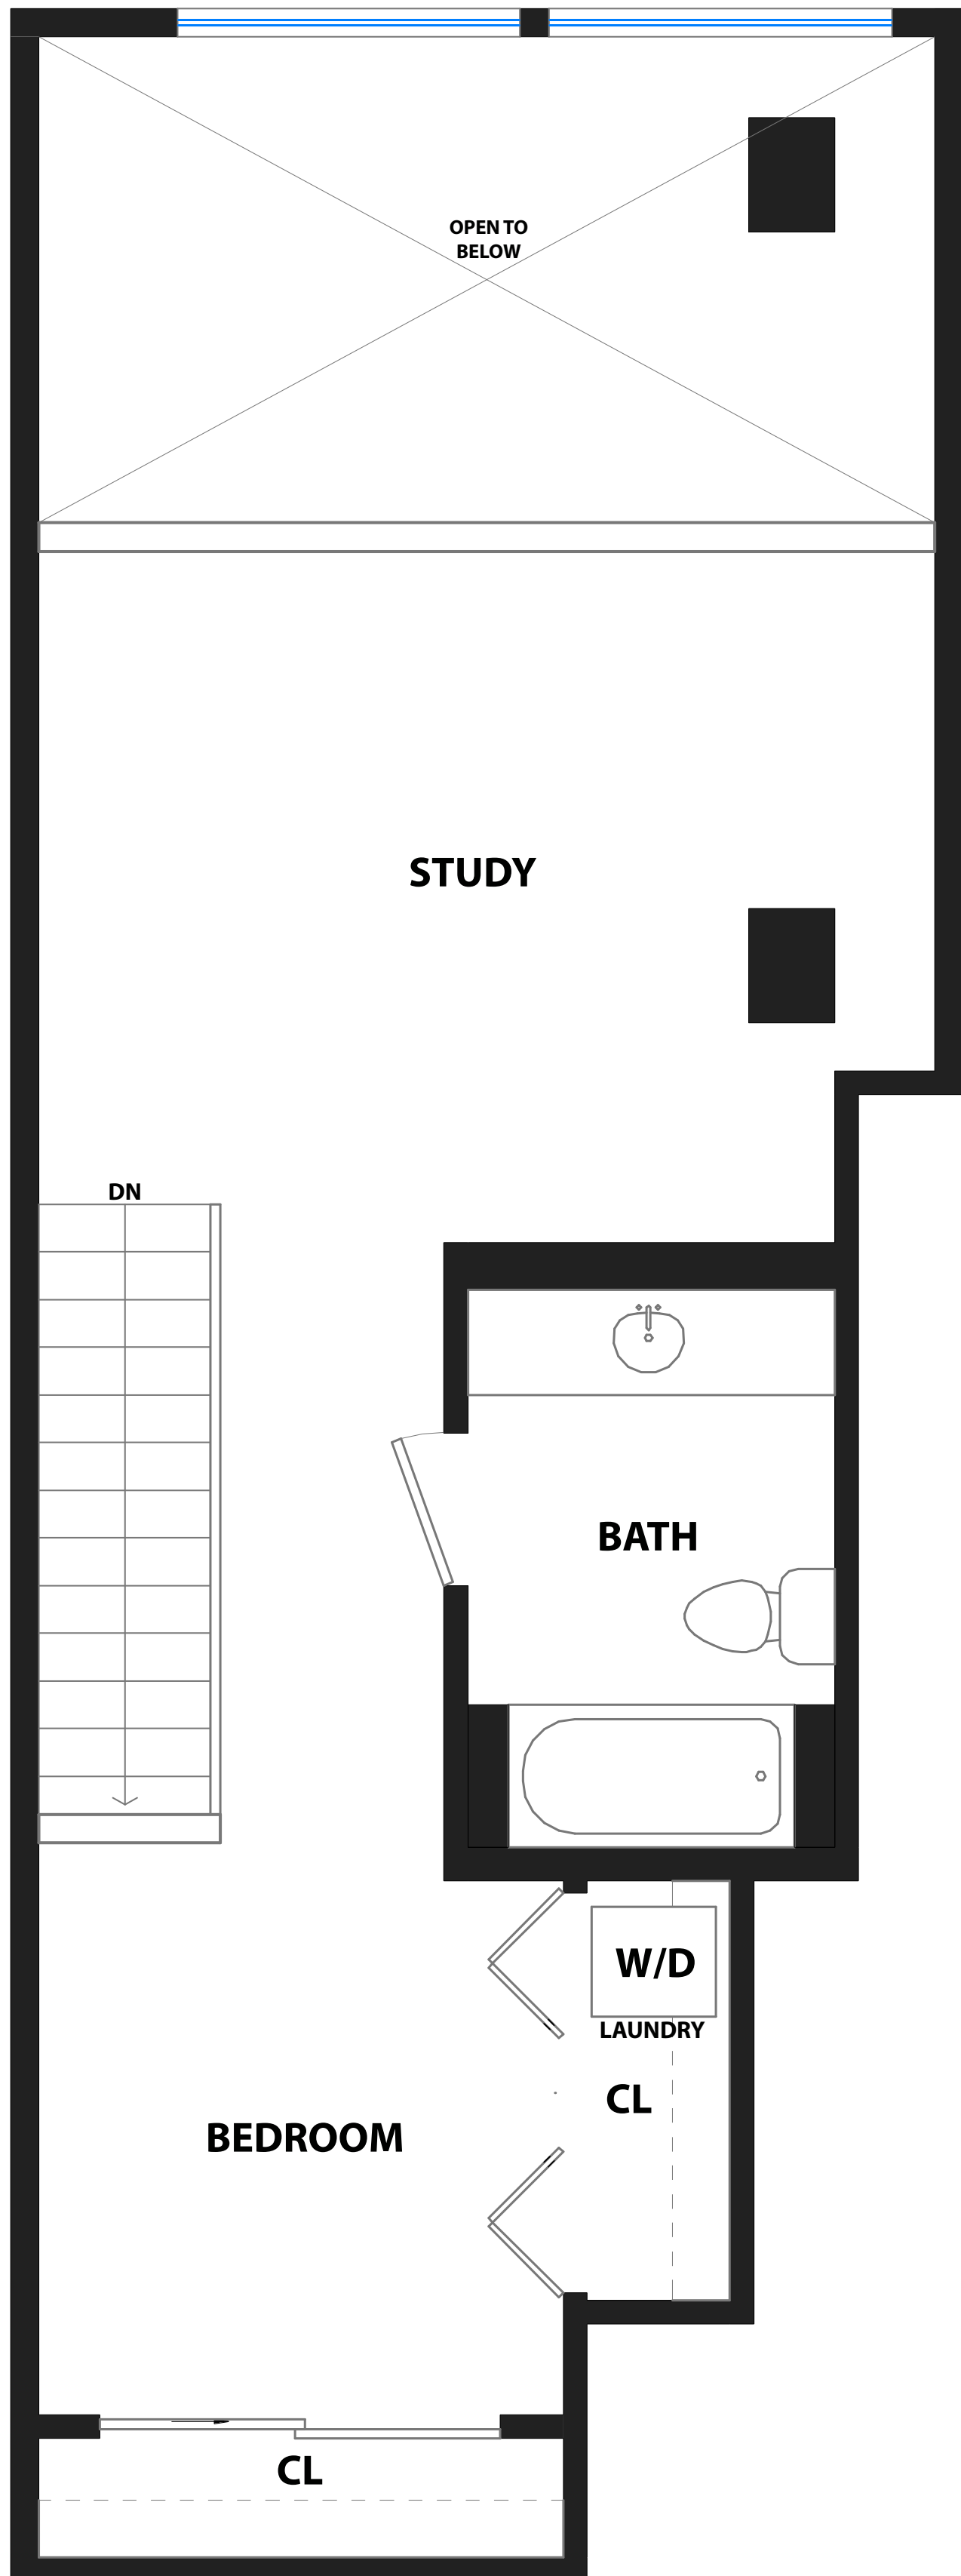

77 DOW PLACE #904

SAN FRANCISCO, CALIFORNIA

LOFT LEVEL

MAIN LEVEL