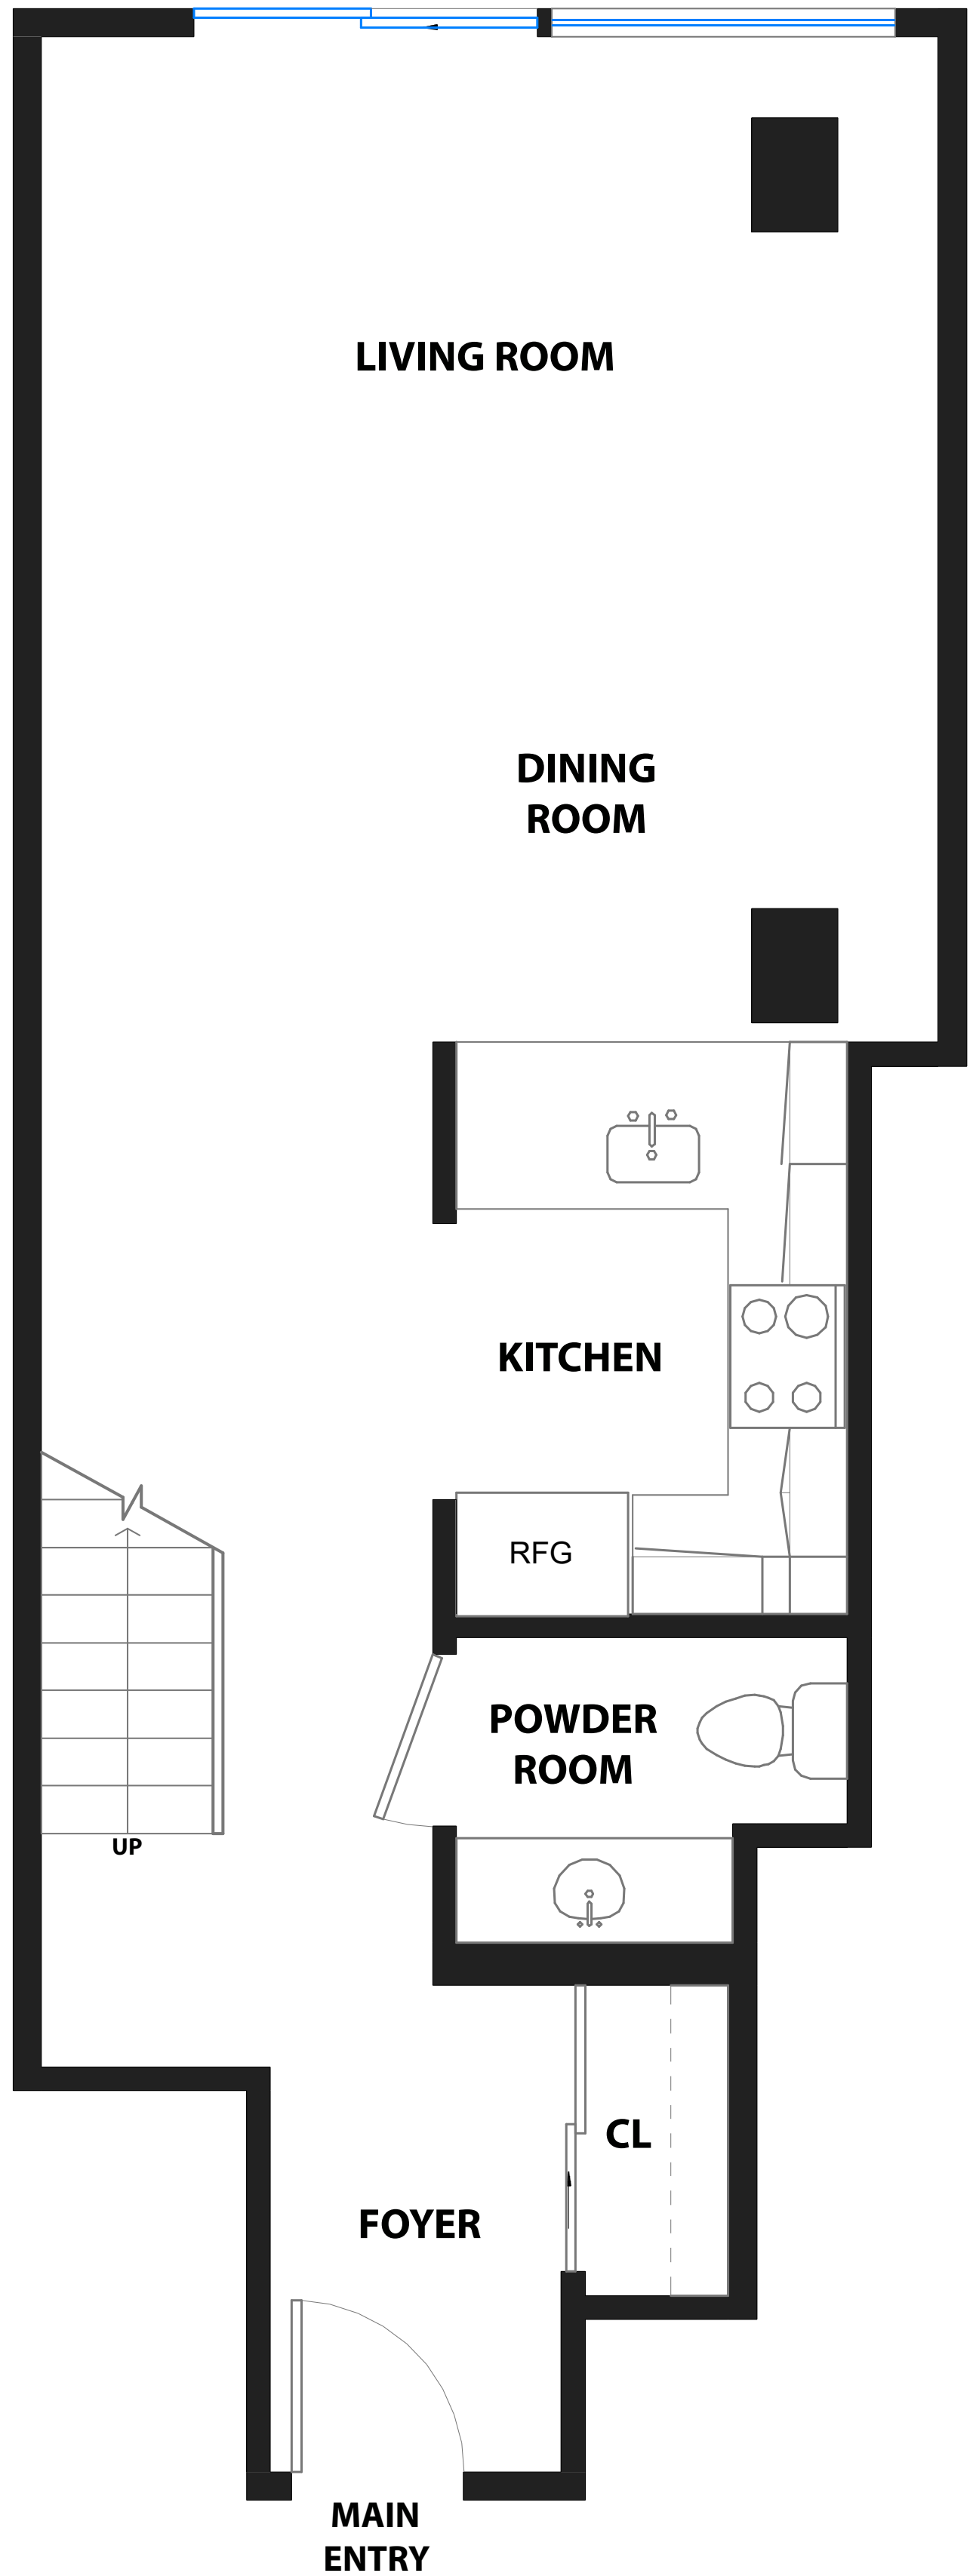

77 DOW PLACE #904

SAN FRANCISCO, CALIFORNIA

LOFT LEVEL

MAIN LEVEL